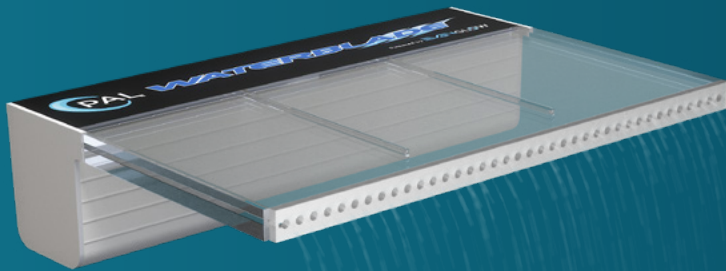

WIFI COMPATIBLE

NETWORK CONTROL

TIMER CONTROL

Using PAL Multi-Color Transformer only

Using PAL Multi-Color Wi-Fi Transformer only

Waterblade Features

- Rear-entrance and Bottom-entrance options
- Waterfall or rainstrip options
-
-
- UL Listed to UL 676 for Pool Zone Use
- Low Voltage - 12V DC

#Waterfall sold separately

COLOR TOUCH TECHNOLOGY*

*Using PAL Multi-Color Transformer only

Color Control

Control color, speed, brightness and modes

Memory Recall

Remembers last color, speed and brightness

Auto Sync