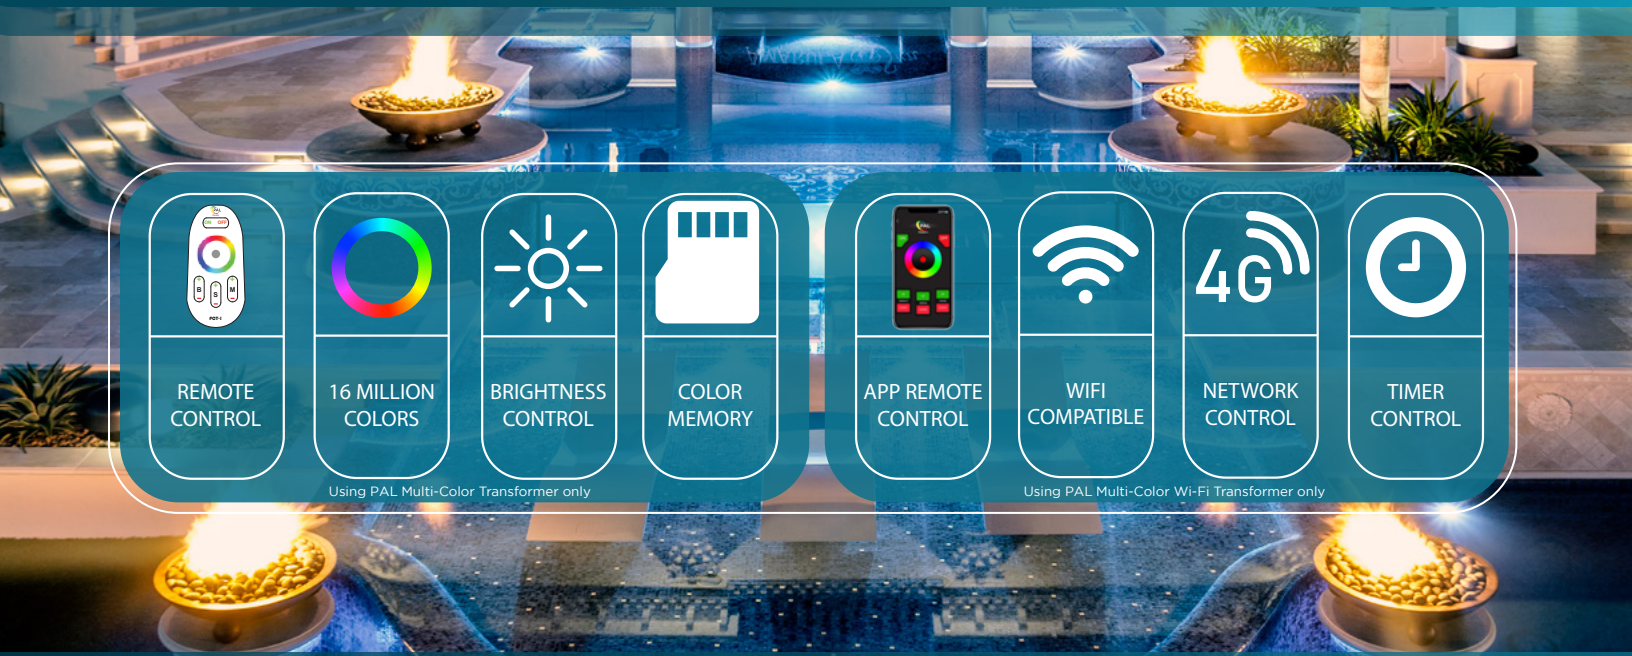

EVENfLOW

WATERBLADE WATERFALL FEATURE

?

REMOTE CONTROL

16 MILLION COLORS

BRIGHTNESS CONTROL

COLOR MEMORY

APP REMOTE CONTROL

WIFI COMPATIBLE

NETWORK CONTROL

TIMER CONTROL

Using PAL Multi-Color Transformer only

Using PAL Multi-Color Wi-Fi Transformer only

Waterblade Features

- Rear-entrance and Bottom-entrance options
- Waterfall or rainstrip options
-
-
- UL Listed to UL 676 for Pool Zone Use
- Low Voltage - 12V DC

#Waterfall sold separately

COLOR TOUCH TECHNOLOGY*

*Using PAL Multi-Color Transformer only

Color Control

Control color, speed, brightness and modes

Memory Recall

Remembers last color, speed and brightness

Auto Sync

Automatic sync of your PAL lights every time

Wireless Touch**

Wi-Fi Tablets and smartphones

**Using PAL Multi-Color Wi-Fi Transformer only

CONTROL

- Color Touch technology with OEM cloning via Hayward, Jandy & Pentair Automation systems
- Control via Remote Handset or APP through smart devices**
- Color wheel control for instant and dynamic touch control
- Brightness control on PAL mode only